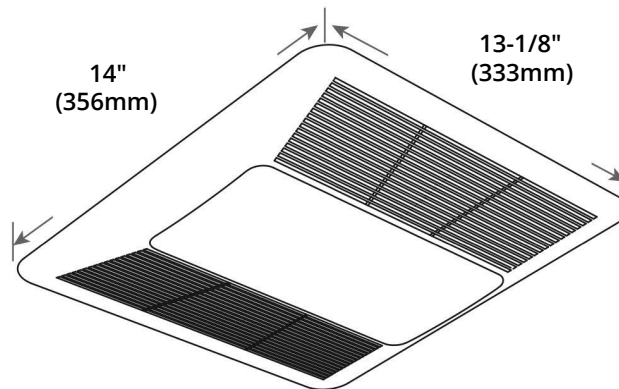

DIMENSIONS

Reference	QTY.	Remarks	Project:
			Location:
			Architect:
			Engineer:
			Contractor:
			Submitted by:
			Date:

ORTECH reserves the right to modify at any time, without notice, any or all of our product's features, designs, components and specifications to meet market changes.